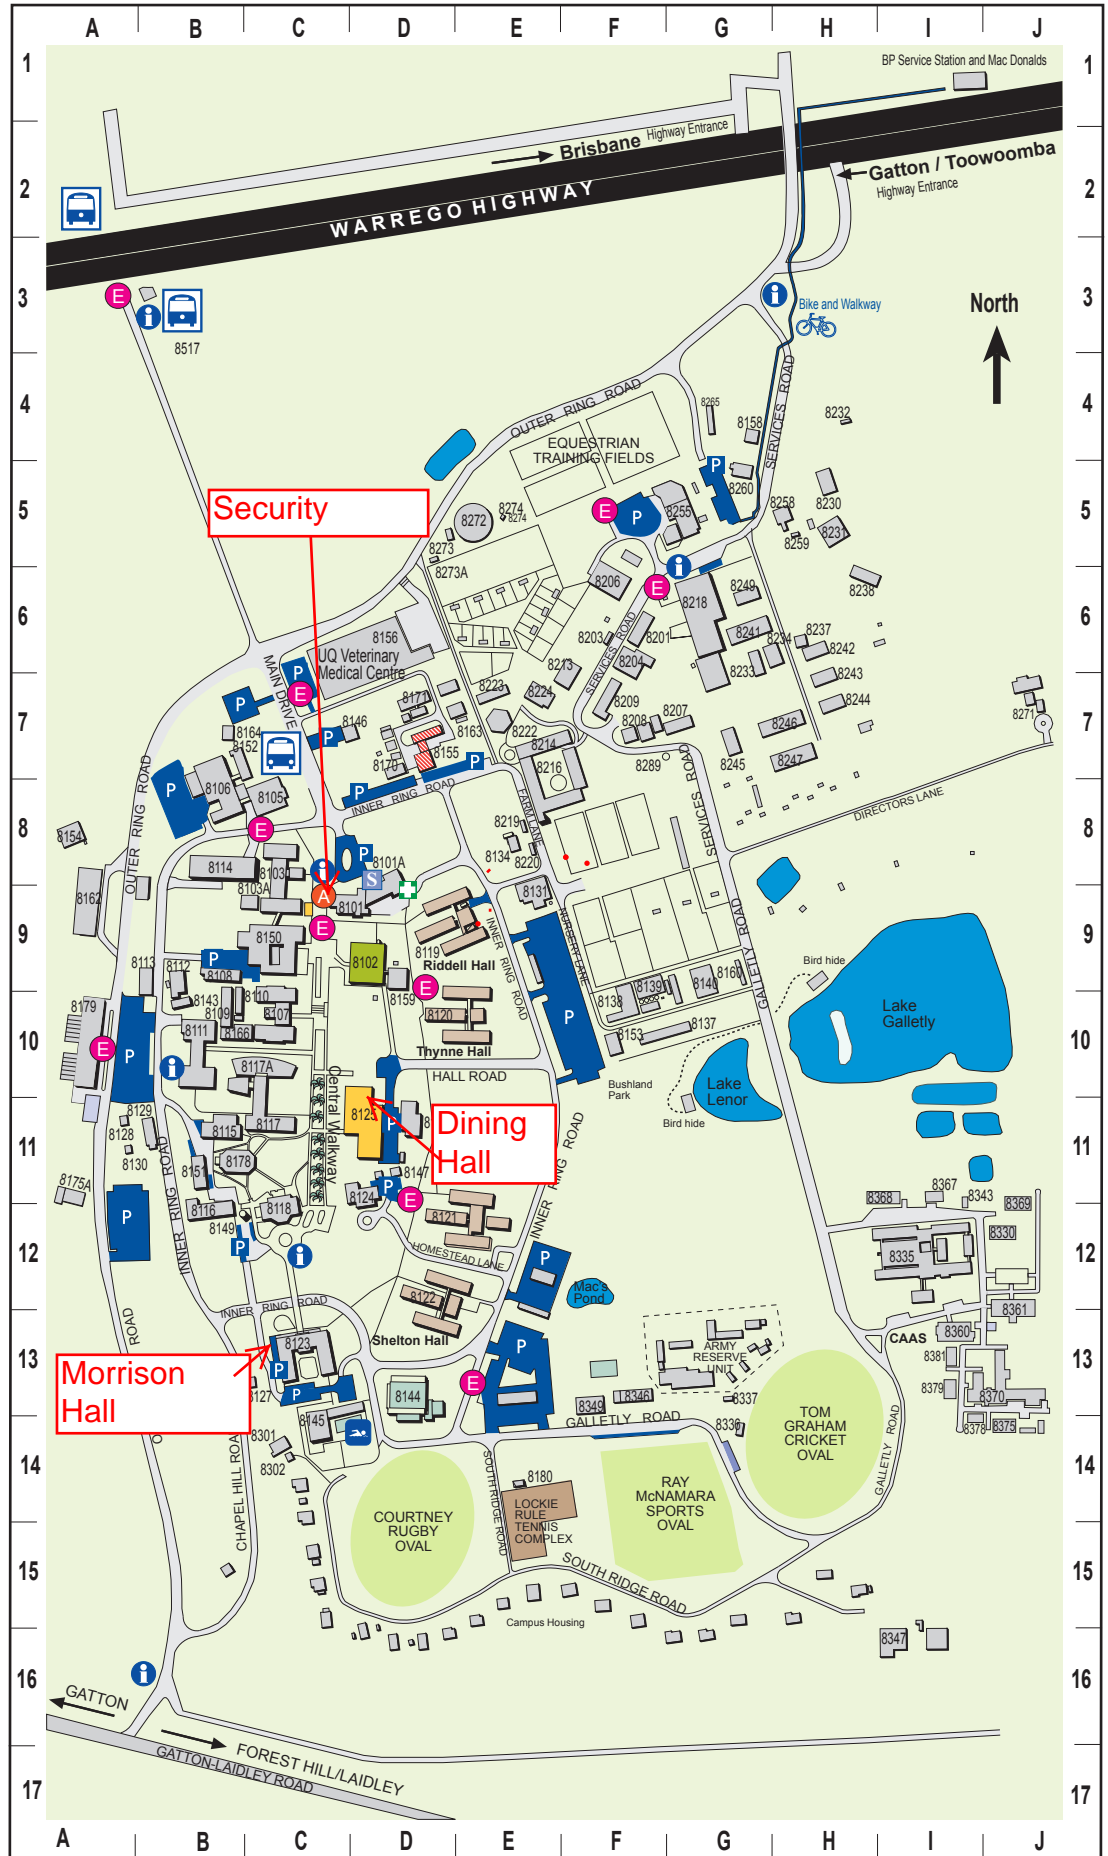

SERVICES AND INDEPENDENT OPERATIONS

Aboriginal & Torres Strait Islander Students Unit	8123	C13
Bookshop, The Co-Op	8123	C13
Bosworth Club	8349	F13
Campus Conference Unit	8123	C13
Central Store (deliveries)	8218	G6
Chapel	8127	C13
Coffee Cart (outside NW Briton Bldg)	8101	C9
Design and Advertising	8101A	D9
Dining Hall & Walkway Café	8125	D11
Health Service	8101A	D9
Information Technology Services	8159	D9
Lawes Campus Club	8255	G5
Motel	8152	C7
Nyamul Child Care & Preschool	8157	D7
Post Office	8101	D9
Printery	8131	E9
QAAFI	8111	B10
RAAF Cadet Training Centre	8346	G13
Squash Courts	8144	D13
Student Centre	8101A	D9
Student Services	8123	C13
Tennis Pavillion	8180	E14
Transport	8209	F7
UQ Fitness & Aquatic Centre	8145	C14

Visitor Information

Student Info Centre	Childcare & Preschool	Bus Terminal
Library	Emergency Call Points	Automatic Teller Machine
Eating Facilities	Health Service	
Residential Halls	Parking (restrictions apply)	

Morrison Hall Legend (Bldg 8123, Ref C13)

- Aboriginal & Torres Strait Islander Studies Unit
- Campus Conference Unit
- Chaplaincy
- Co-op Bookshop
- Gatton Student Association
- Residential Halls Office
- Student Services
- UQ Union
- UQ Gatton Past Students Association and Campus Museum