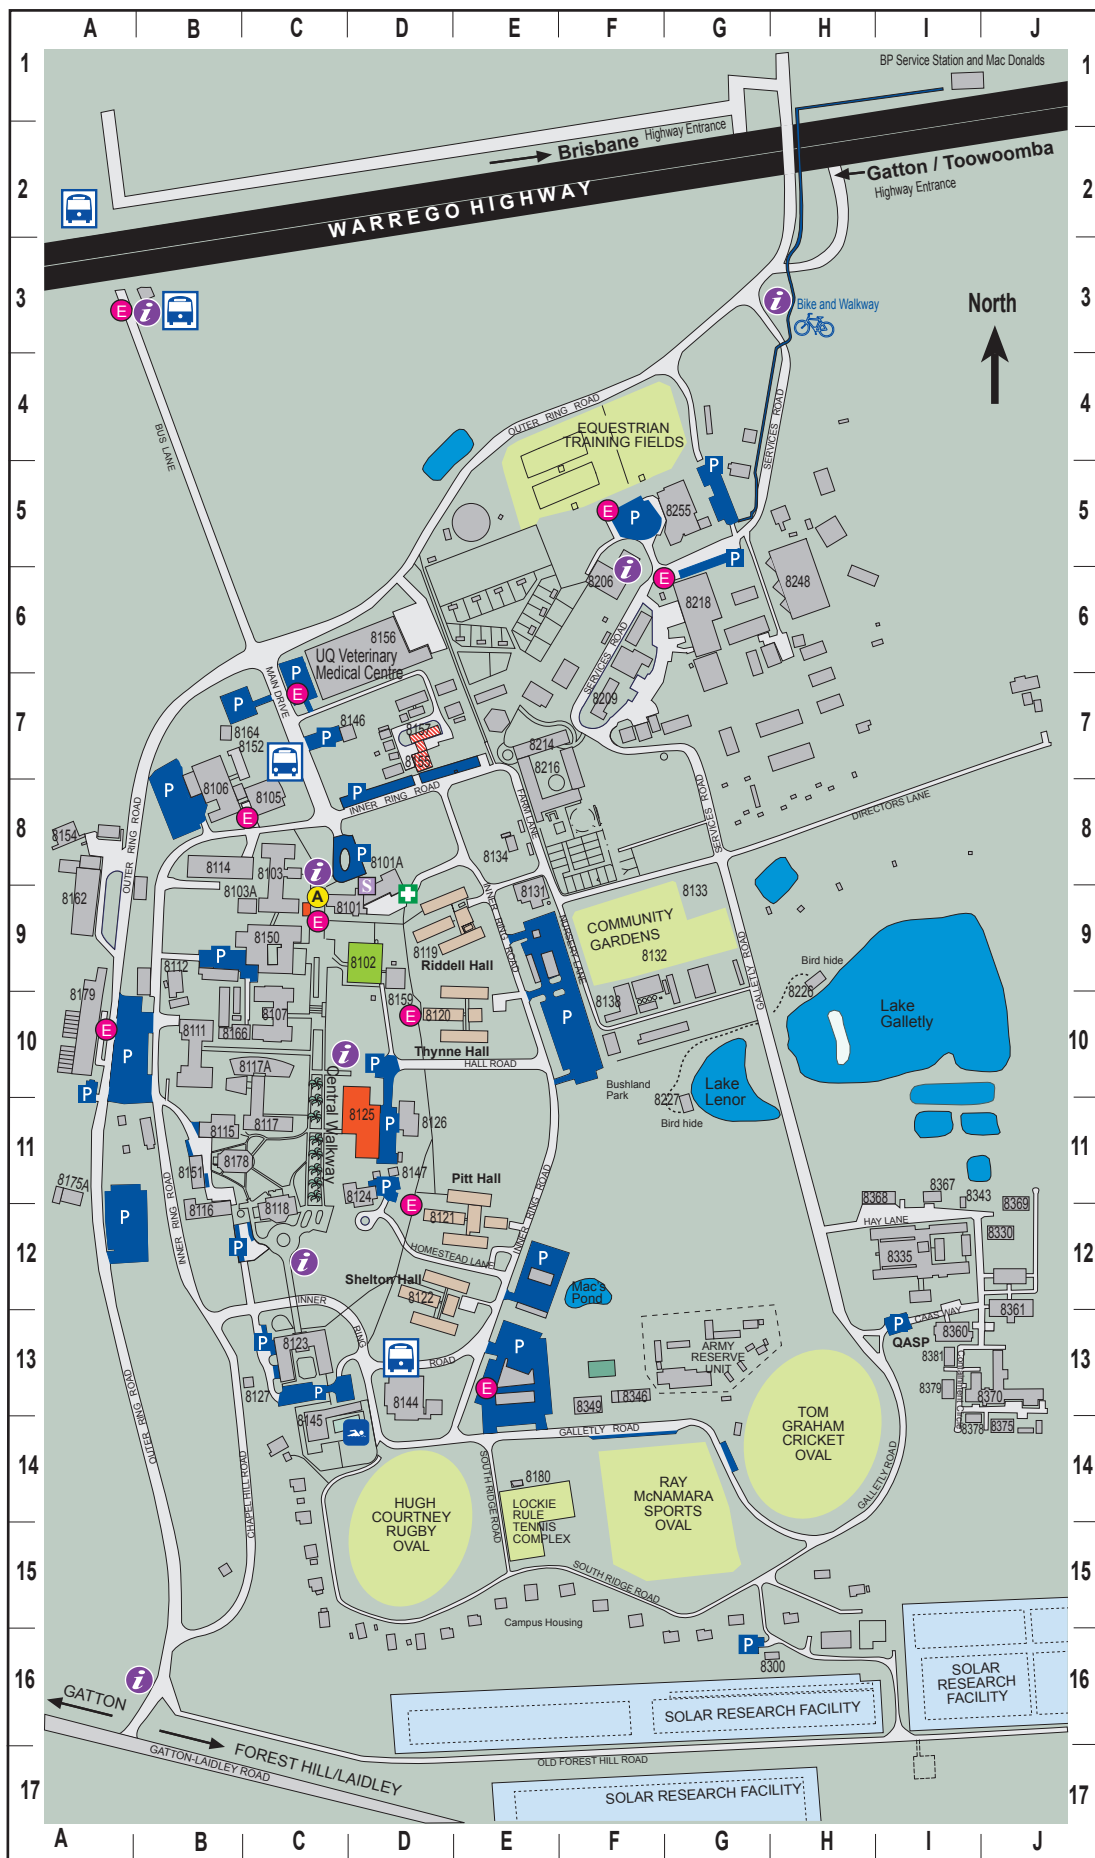

# UQ Gatton Campus Map

### Visitor Information

	Student Info Centre		Childcare & Preschool		Bus Terminal
	Library		Emergency Call Points		Automatic Teller Machine
	Eating Facilities		Health Service		Information Directories
	Residential Halls		Parking (restrictions apply)		